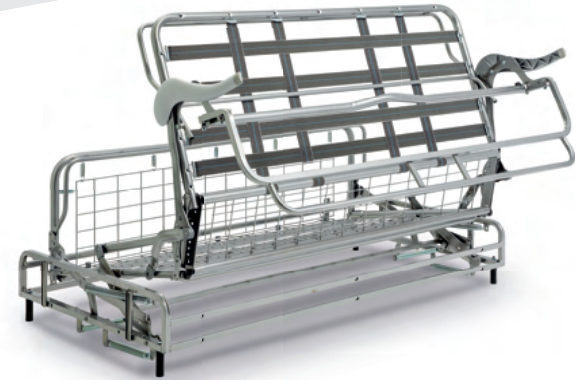

MILLENNIUM Prime

2

Slats

16cm one-piece
large slats,
lowered 2cm

Confort

Backrest for
better comfort.

Box

Pillow holder
backrest.

Solid roll-out system
with an elegant design

Supports
H13 Mattress and
H17 Mattress

Unique Leg

Die-cast
aluminium leg.

High Leg

12cm high leg
available.

DIMENSIONS in millimeters.

A	Mattress H.13	Mattress H.17
1000	800 x 2000 x 130	800 x 2000 x 170
1200	1000 x 2000 x 130	1000 x 2000 x 170
1400	1200 x 2000 x 130	1200 x 2000 x 170
1600	1400 x 2000 x 130	1400 x 2000 x 170
1800	1600 x 2000 x 130	1600 x 2000 x 170
2000	1800 x 2000 x 130	1800 x 2000 x 170