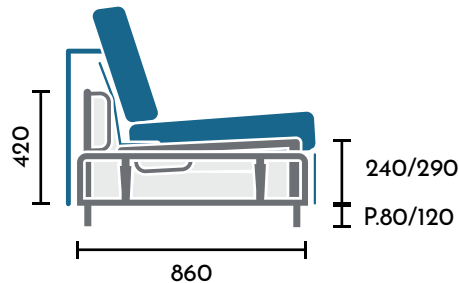

MILLENNIUM Prime

2

Slats

16cm one-piece
large slats,
lowered 2cm

Confort

Backrest for
better comfort.

Box

Pillow holder
backrest.

Solid roll-out system
with an elegant design

Supports
H13 Mattress and
H17 Mattress

Unique Leg

Die-cast
aluminium leg.

High Leg

12cm high leg
available.

DIMENSIONS in millimeters.

A	Mattress H.13	Mattress H.17
1000	800 x 2000 x 130	800 x 2000 x 170
1200	1000 x 2000 x 130	1000 x 2000 x 170
1400	1200 x 2000 x 130	1200 x 2000 x 170
1600	1400 x 2000 x 130	1400 x 2000 x 170
1800	1600 x 2000 x 130	1600 x 2000 x 170
2000	1800 x 2000 x 130	1800 x 2000 x 170