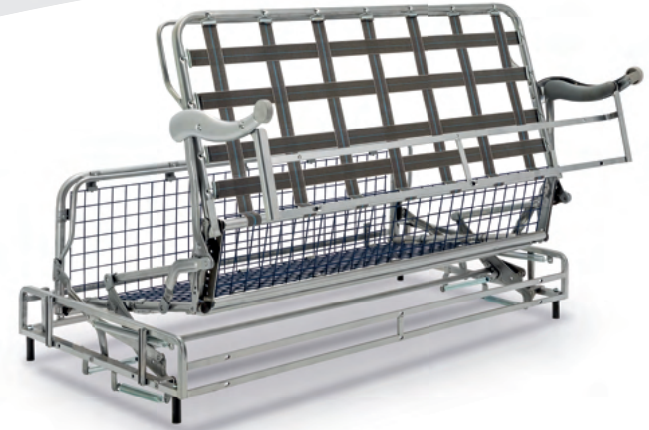

SHOOTER

3

Slats

16cm one-piece large slats, lowered 2cm

8cm Leg

Standard H8cm metal leg.

High Leg

12cm high leg available.

HQ roll-out system with deep seat

Supports
H13 Mattress and
H17 Mattress

DIMENSIONS in millimeters.

A	Mattress H.13	Mattress H.17
1020	800 x 2000 x 130	800 x 2000 x 170
1420	1200 x 2000 x 130	1200 x 2000 x 170
1620	1400 x 2000 x 130	1400 x 2000 x 170
1820	1600 x 2000 x 130	1600 x 2000 x 170
2020	1800 x 2000 x 130	1800 x 2000 x 170