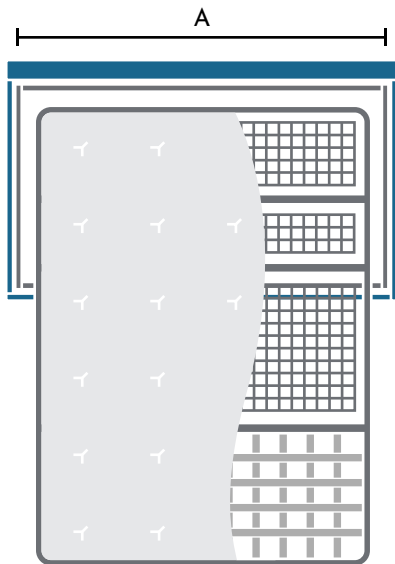

SHOOTER

3

Slats

16cm one-piece large slats, lowered 2cm

8cm Leg

Standard H8cm metal leg.

High Leg

12cm high leg available.

HQ roll-out system with deep seat

Supports
H13 Mattress and
H17 Mattress

DIMENSIONS in millimeters.

A	Mattress H.13	Mattress H.17
1020	800 x 2000 x 130	800 x 2000 x 170
1420	1200 x 2000 x 130	1200 x 2000 x 170
1620	1400 x 2000 x 130	1400 x 2000 x 170
1820	1600 x 2000 x 130	1600 x 2000 x 170
2020	1800 x 2000 x 130	1800 x 2000 x 170