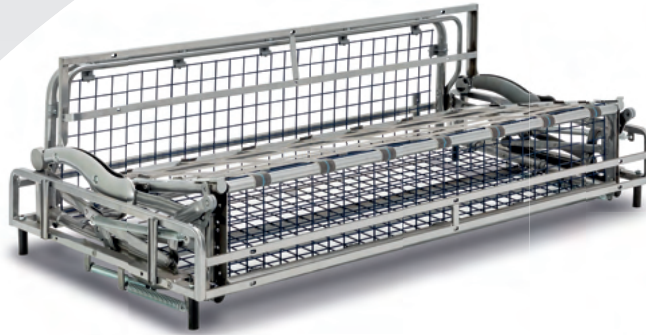

SHOOTER

3

Slats

16cm one-piece large slats, lowered 2cm

8cm Leg

Standard H8cm metal leg.

High Leg

12cm high leg available.

HQ roll-out system with deep seat

Supports
H13 Mattress and
H17 Mattress

DIMENSIONS in millimeters.

A	Mattress H.13	Mattress H.17
1020	800 x 2000 x 130	800 x 2000 x 170
1420	1200 x 2000 x 130	1200 x 2000 x 170
1620	1400 x 2000 x 130	1400 x 2000 x 170
1820	1600 x 2000 x 130	1600 x 2000 x 170
2020	1800 x 2000 x 130	1800 x 2000 x 170