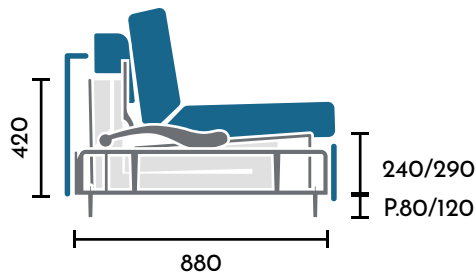

SHOOTER

3

Slats

16cm one-piece large slats, lowered 2cm

8cm Leg

Standard H8cm metal leg.

High Leg

12cm high leg available.

HQ roll-out system with deep seat

Supports
H13 Mattress and
H17 Mattress

DIMENSIONS in millimeters.

A	Mattress H.13	Mattress H.17
1020	800 x 2000 x 130	800 x 2000 x 170
1420	1200 x 2000 x 130	1200 x 2000 x 170
1620	1400 x 2000 x 130	1400 x 2000 x 170
1820	1600 x 2000 x 130	1600 x 2000 x 170
2020	1800 x 2000 x 130	1800 x 2000 x 170