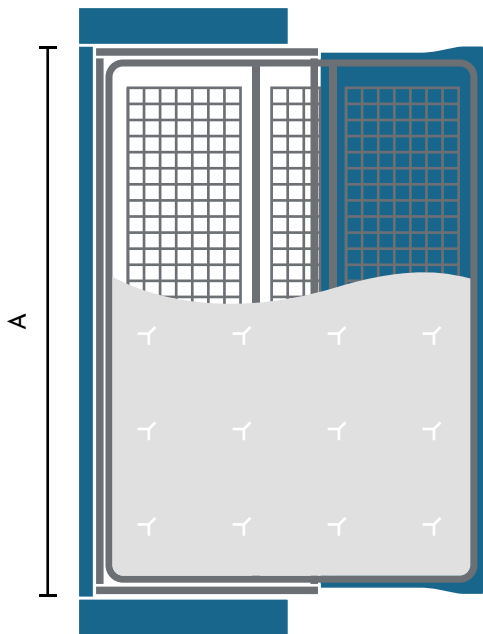

Transverse HOTEL

6

Frame

Metal Leg

Removable
brackets

Frame only
80cm deep.

H6cm metal leg.

For attaching
wooden backrest.

Space-Saving Transverse
convertible system

Supports
H13 Mattress

DIMENSIONS in millimeters.

A	Mattress H.13
2120	1400 X 1965 X 130