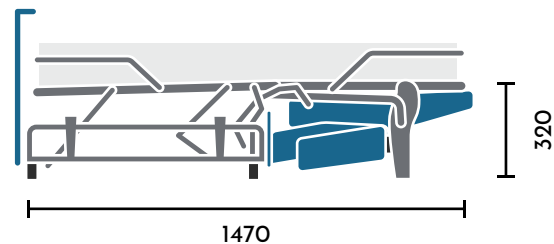

Transverse HOTEL

6

Frame

Metal Leg

Removable
brackets

Frame only
80cm deep.

H6cm metal leg.

For attaching
wooden backrest.

Space-Saving Transverse
convertible system

Supports
H13 Mattress

DIMENSIONS in millimeters.

A	Mattress H.13
2120	1400 X 1965 X 130