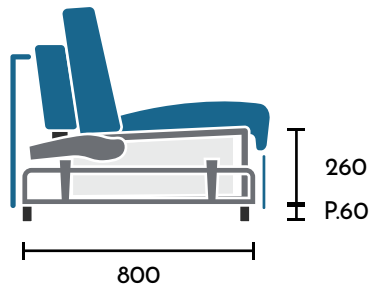

Transverse HOTEL

6

Frame

Metal Leg

Removable
brackets

Frame only
80cm deep.

H6cm metal leg.

For attaching
wooden backrest.

Space-Saving Transverse
convertible system

Supports
H13 Mattress

DIMENSIONS in millimeters.

A	Mattress H.13
2120	1400 X 1965 X 130