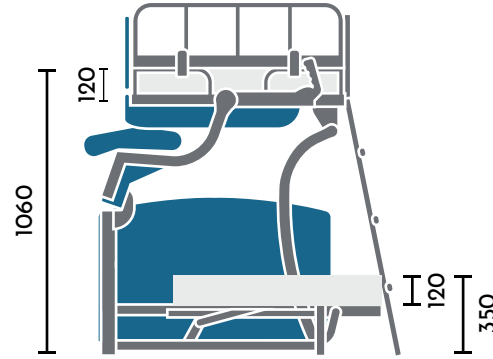

MOON prime

8

Available
Slats

16cm one-piece
large slats.

Anti-Closing

Blockage bracket
and security lock
with removable key

Ladder

Mechanism for
bunk sofa bed
with revolving movement

Supports
H12 Mattress

DIMENSIONS in millimeters.

A	Upper mattress	Lower mattress
2070	800 x 1900 x 120	750 x 1880 x 120