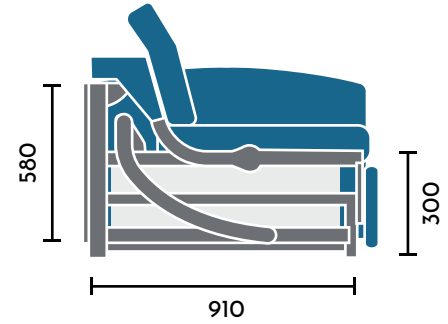

MOON prime

8

Available
Slats

16cm one-piece
large slats.

Anti-Closing

Blockage bracket
and security lock
with removable key

Ladder

Mechanism for
bunk sofa bed
with revolving movement

Supports
H12 Mattress

DIMENSIONS in millimeters.

A	Upper mattress	Lower mattress
2070	800 x 1900 x 120	750 x 1880 x 120