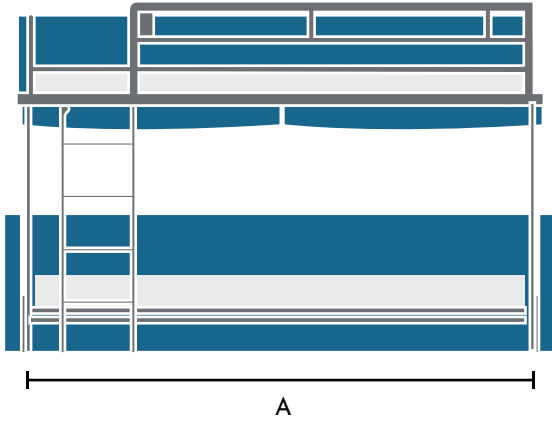

MOON prime

8

Available
Slats

16cm one-piece
large slats.

Anti-Closing

Blockage bracket
and security lock
with removable key

Ladder

Mechanism for
bunk sofa bed
with revolving movement

Supports
H12 Mattress

DIMENSIONS in millimeters.

A	Upper mattress	Lower mattress
2070	800 x 1900 x 120	750 x 1880 x 120