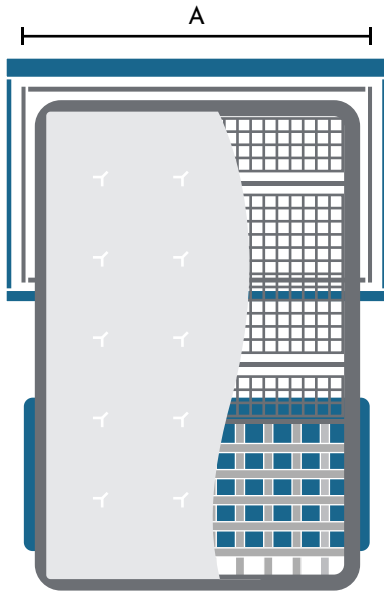

Motorized MILLENNIUM

4

Slats

16cm one-piece
large slats,
lowered 2cm

Box

Pillow holder
backrest.

Backrest

For better
comfort.

Motor-driven
roll-out system

Motorized

Motorized for the maximum comfort.

Supports
H17 Mattress

DIMENSIONS in millimeters.

A	Mattress H.17
1720	1400 x 2000 x 170
1920	1600 x 2000 x 170