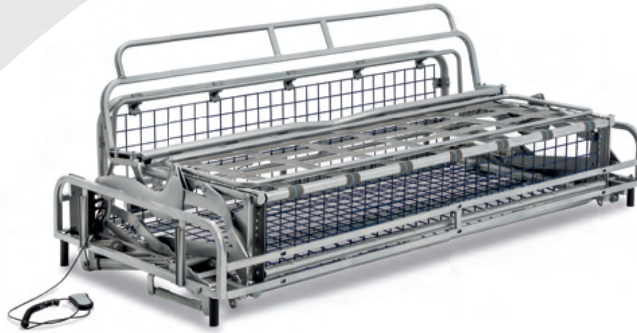

Motorized MILLENNIUM

4

Slats

16cm one-piece
large slats,
lowered 2cm

Box

Pillow holder
backrest.

Backrest

For better
comfort.

Motor-driven
roll-out system

Motorized

Motorized for the maximum comfort.

Supports
H17 Mattress

DIMENSIONS in millimeters.

A	Mattress H.17
1720	1400 x 2000 x 170
1920	1600 x 2000 x 170