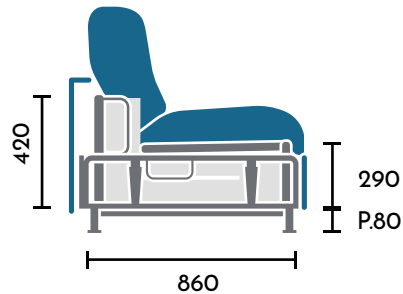

Motorized MILLENNIUM

4

Slats

16cm one-piece
large slats,
lowered 2cm

Box

Pillow holder
backrest.

Backrest

For better
comfort.

Motor-driven
roll-out system

Motorized

Motorized for the maximum comfort.

Supports
H17 Mattress

DIMENSIONS in millimeters.

A	Mattress H.17
1720	1400 x 2000 x 170
1920	1600 x 2000 x 170