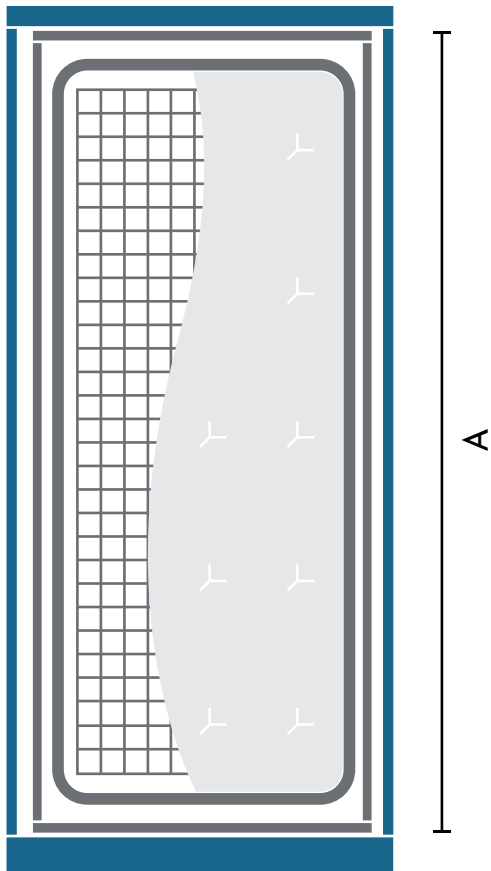

Release

Release system
with safety
handle.

Hooks

To fix the
mattress on the
grid.

Rotation

Closing/Opening
movement.

Revolving single bed for
Cruise Ship Cabins
or kids' rooms

Supports
H12 Mattress

DIMENSIONS in millimeters.

| A | Mattress H.12 |
|----------|----------------------|
| 1910 | 760 x 1800 x 120 |
| 2010 | 760 x 1900 x 120 |