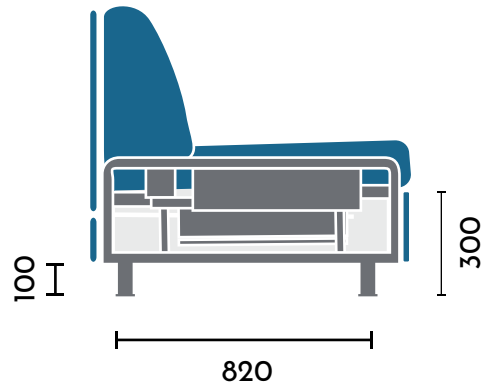

Release

Release system
with safety
handle.

Hooks

To fix the
mattress on the
grid.

Rotation

Closing/Opening
movement.

Revolving single bed for
Cruise Ship Cabins
or kids' rooms

Supports
H12 Mattress

DIMENSIONS in millimeters.

| A | Mattress H.12 |
|----------|----------------------|
| 1910 | 760 x 1800 x 120 |
| 2010 | 760 x 1900 x 120 |