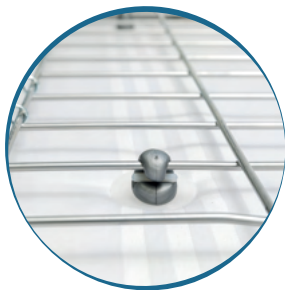

Release

Release system
with safety
handle.

Hooks

To fix the
mattress on the
grid.

Rotation

Closing/Opening
movement.

Revolving single bed for
Cruise Ship Cabins
or kids' rooms

Supports
H12 Mattress