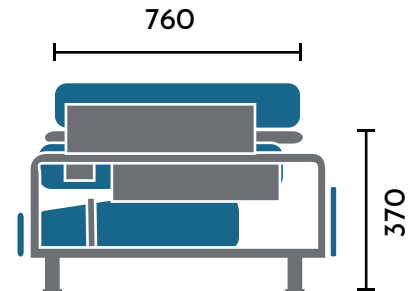

Release

Release system
with safety
handle.

Hooks

To fix the
mattress on the
grid.

Rotation

Closing/Opening
movement.

Revolving single bed for
Cruise Ship Cabins
or kids' rooms

Supports
H12 Mattress

DIMENSIONS in millimeters.

| A | Mattress H.12 |
|----------|----------------------|
| 1910 | 760 x 1800 x 120 |
| 2010 | 760 x 1900 x 120 |